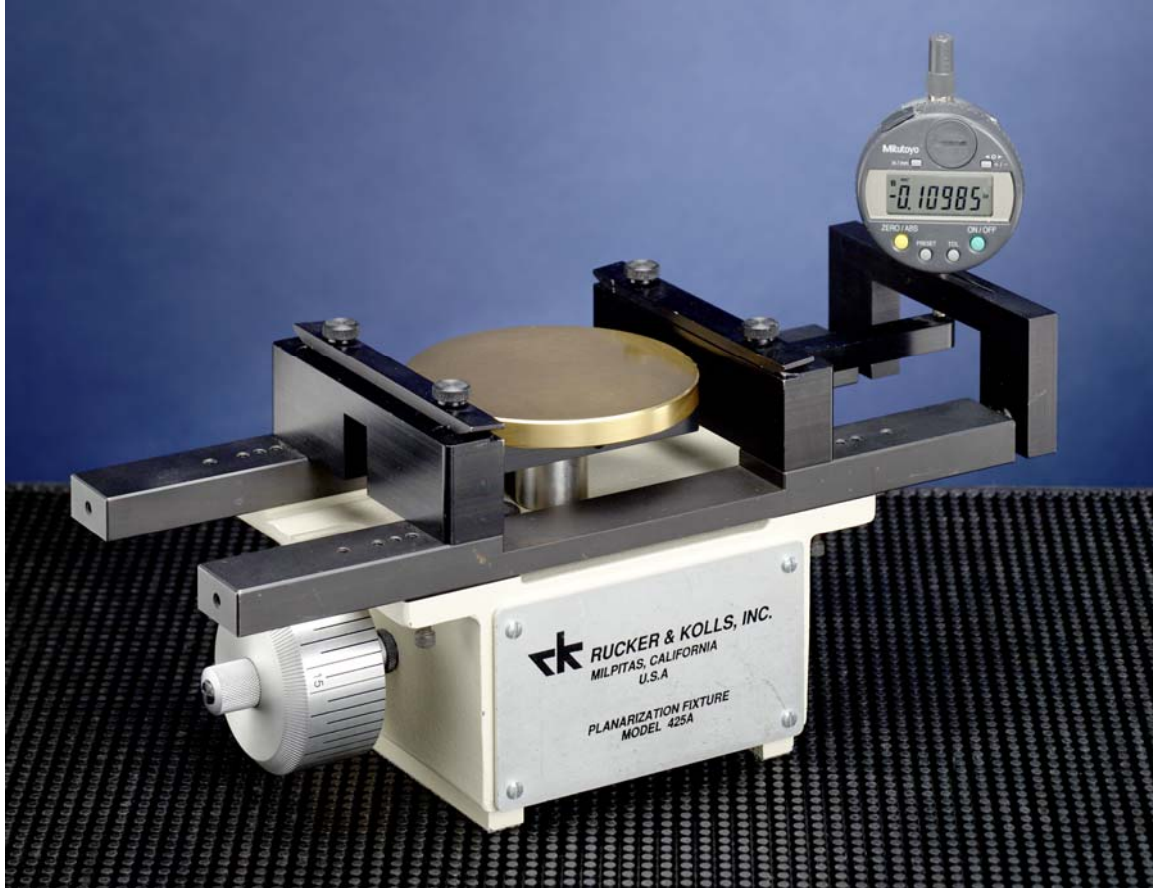

## 425B PLANARIZATION FIXTURE

<p>The adjustable model 425B Planarization fixture accommodates up to 8.5” wide probe cards. Total adjustable Z travel is approximately .750”. It has a 4” gold plated chuck for excellent probe contact, to ensure accurate planarity readings. The digital micrometer precisely shows probe planarity.</p>	APPLICATION	Used for probe card planerizing.	
	PHYSICAL DIMENSIONS	Width	9”
		Length	11”
		Height	6”
COMPANION EQUIPMENT	Model 560 Light Box		
FOR ORDERING INFORMATION CONTACT SALES (408) 934-9875			